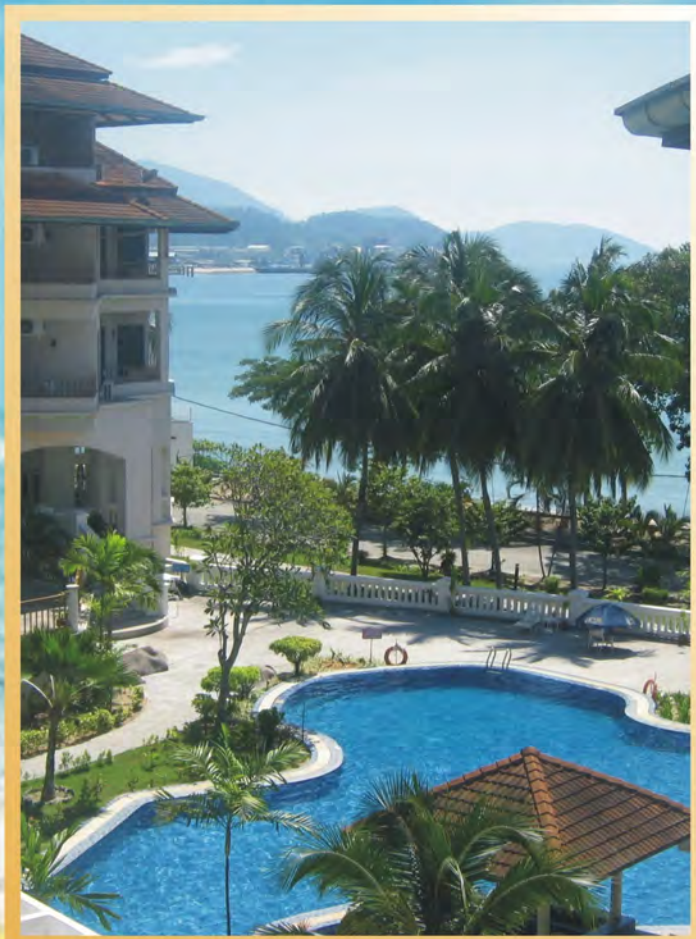

THE ORIENT STAR RESORT LUMUT

THE ORIENT STAR
RESORT LUMUT