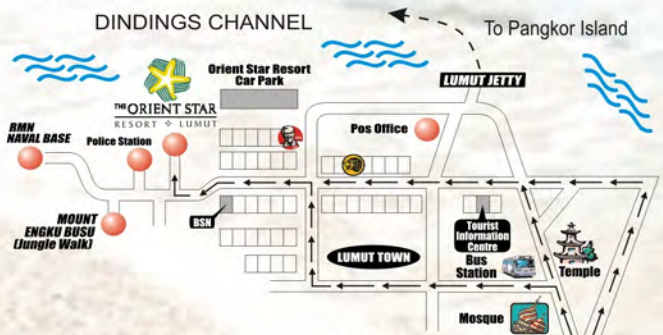

TYPE OF FACILITIES :

Marina & Boating Facilities
Guestrooms, Swimming & Wading Pool, F & B Outlets

LOCATION MAP

- North-South Highway
- Bidor Exit (Interchange to Lumut from South)
- Changkat Jering Exit (Interchange to Lumut from South)

Travelling Time

From Resort to Places of Interest

- Pasir Salak Historical Complex - 1 hr
- Teluk Intan Leaning Tower - 1 hr 15 minutes
- Kellie's Castle - 45 minutes
- Ulu Licin, Beruas Waterfall - 30 minutes
- Segari Turtles Sanctuary - 30 minutes

Situated on the west coast of Peninsula Malaysia, is a quaint & coastal town of Lumut, the state of Perak, Malaysia. Once known as a fishing village and a hop-off point to Pangkor Island, it has welcome the presence of the Orient Star Resort Lumut - a deluxe resort located along the bank's waterfront overseeing the azure blue sea.